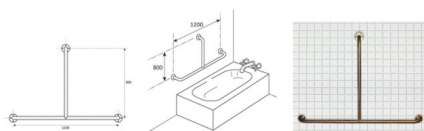

Bath Side Rail 1200 x 800 x 80 BS

Rating: Not Rated Yet

Price

[Ask a question about this product](#)