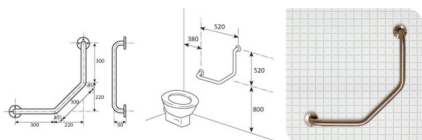

Dogleg rail with 2 flanges
300x300x300mm

Rating: Not Rated Yet
Price

[Ask a question about this product](#)