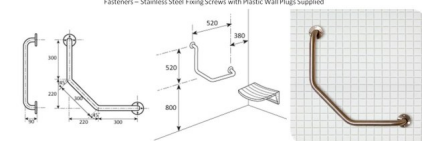

Dogleg rail with 2 flanges
300x300x300mm

Rating: Not Rated Yet
Price

[Ask a question about this product](#)