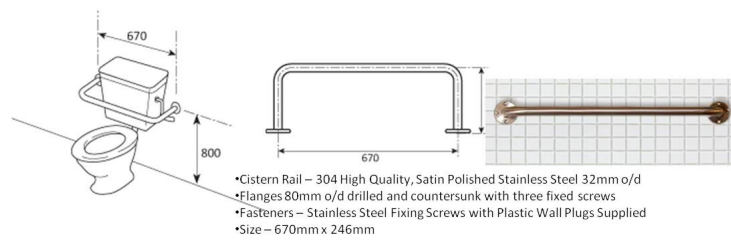

Cistern Rail

Cistern Rail 670 x 246

Rating: Not Rated Yet

Price

[Ask a question about this product](#)