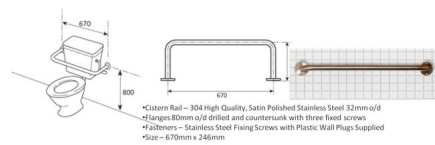

Cistern Rail

Cistern Rail 670 x 246

Rating: Not Rated Yet

Price

[Ask a question about this product](#)