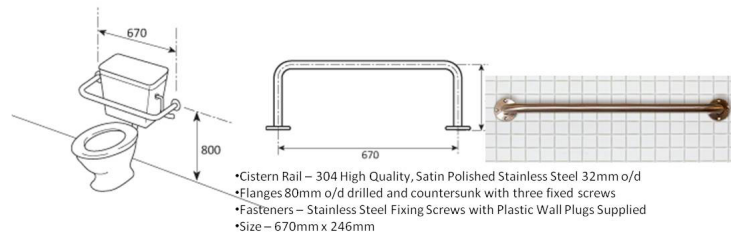

## Cistern Rail

Cistern Rail 670 x 246

Rating: Not Rated Yet  
Price

[Ask a question about this product](#)