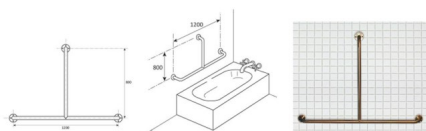

Bath Side Rail 1200 x 800 x 80 BS

Rating: Not Rated Yet

Price

[Ask a question about this product](#)