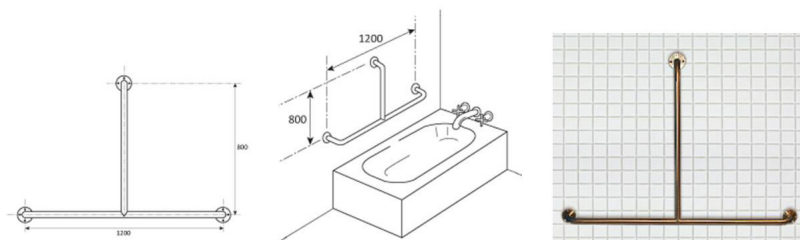

Bath Side Rail

Bath Side Rail – 1200 x 800 x 90mm
Material – 304 High Quality Satin Polished Stainless Steel 32mm o/d
Flanges - 80mm o/d Drilled & Countersunk with Three Fixed Screws
Fasteners – Stainless Steel Fixing Screws with Plastic Wall Plugs Supplied