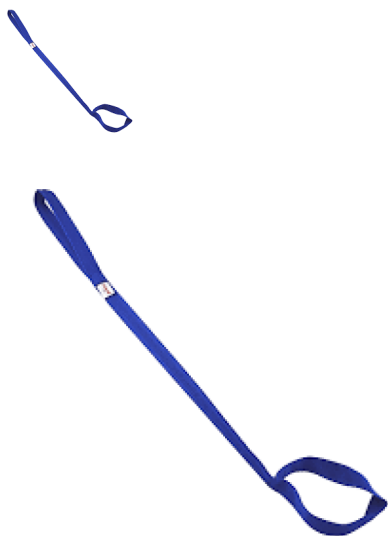

Leg Lifter

- Extends reach to assist in leg lifting on or off the wheelchair & bed
- Length : 1060mm
- Weight : 87g

Rating: Not Rated Yet

Price

[Ask a question about this product](#)