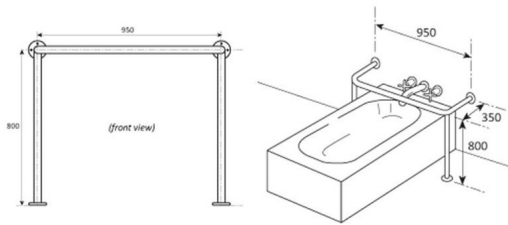

Bath Floor Top Rail

Bath Floor Top Rail – 950 x 800 x 350mm
Material – 304 High Quality Satin Polished Stainless Steel 32mm o/d
Flanges - 80mm o/d Drilled & Countersunk with Three Fixed Screws
Fasteners – Stainless Steel Fixing Screws with Plastic Wall Plugs Supplied