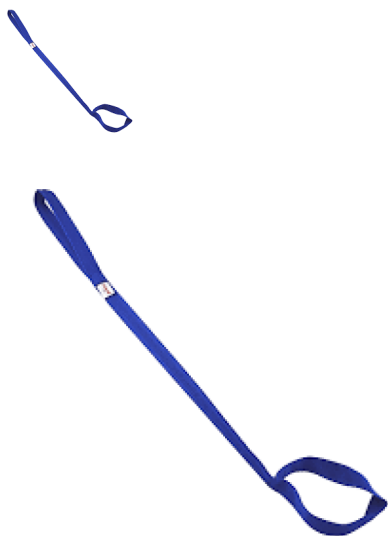

## Leg Lifter

- Extends reach to assist in leg lifting on or off the wheelchair & bed
- Length : 1060mm
- Weight : 87g

Rating: Not Rated Yet

**Price**

[Ask a question about this product](#)