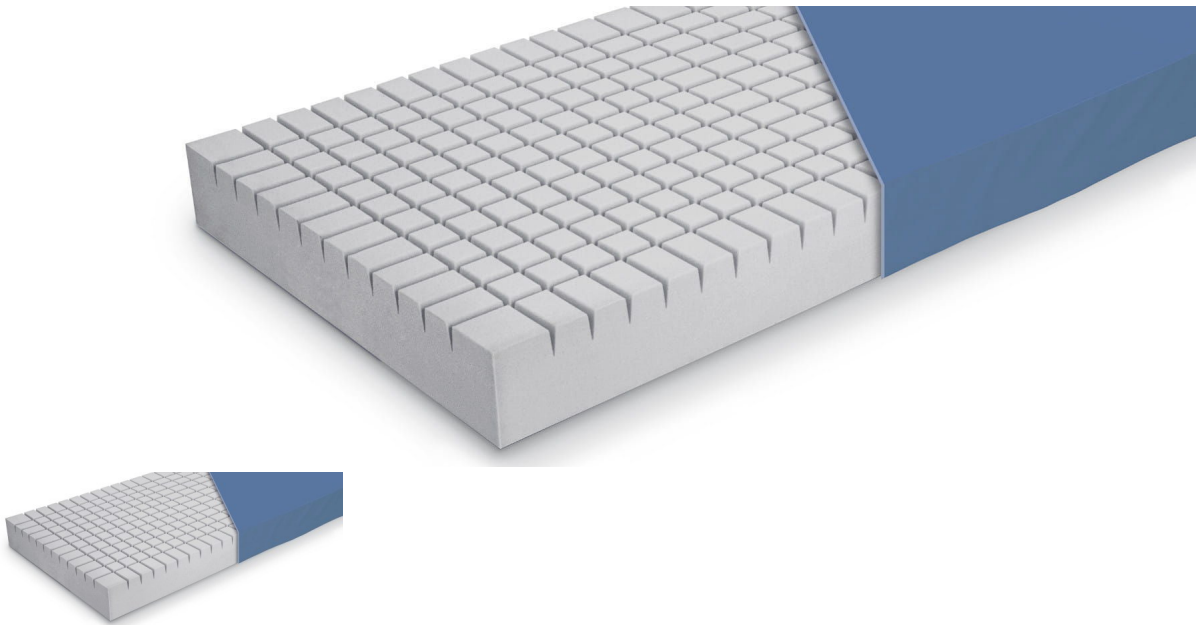

## Mattress Modular Cut

Modular LASER cut foam mattress with waterproof cover  
Size 1980 x 880 x 160 mm

Rating: Not Rated Yet

**Price**

[Ask a question about this product](#)

Description Modular LASER cut foam mattress with waterproof cover  
Size 1980 x 880 x 160 mm

Mattresses included here has a cross cut upper surface.

This results in the mattress somewhat conforming to the shape and movement of the body. This can reduce friction and shear by allowing the surface to move with the user.

A cross cut surface can also provide better ventilation for the skin as flat surfaced foam can act as an insulator and increase