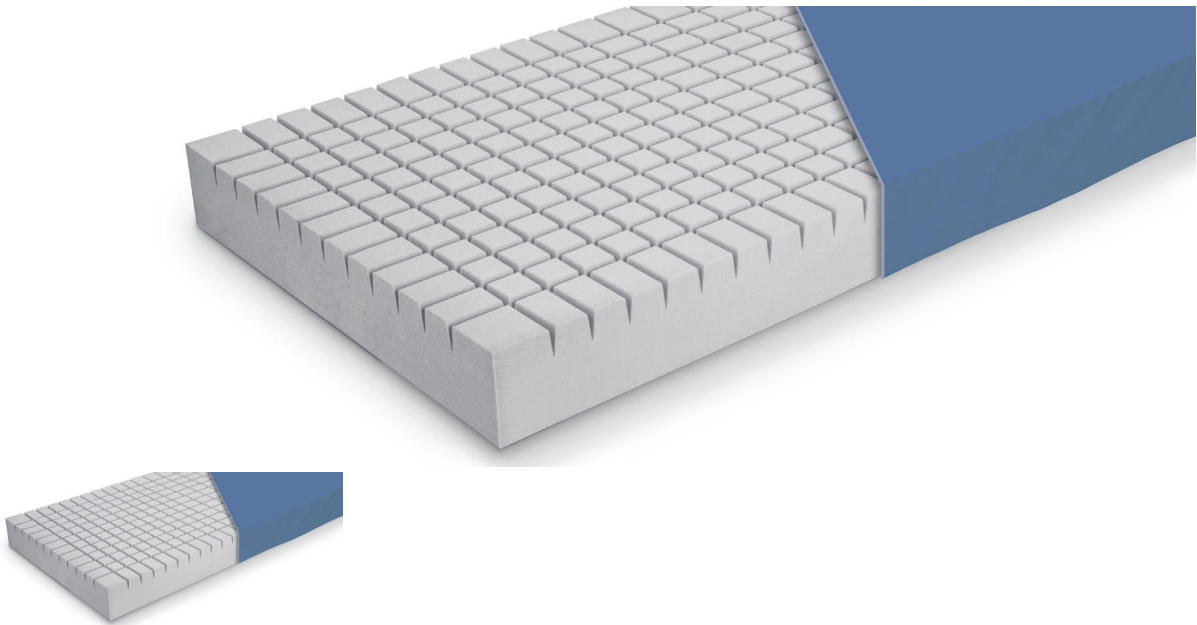

Mattress Modular Cut

Modular LASER cut foam mattress with waterproof cover
Size 1980 x 880 x 160 mm

Rating: Not Rated Yet

Price

[Ask a question about this product](#)

Description Modular LASER cut foam mattress with waterproof cover
Size 1980 x 880 x 160 mm

Mattresses included here has a cross cut upper surface.

This results in the mattress somewhat conforming to the shape and movement of the body. This can reduce friction and shear by allowing the surface to move with the user.

A cross cut surface can also provide better ventilation for the skin as flat surfaced foam can act as an insulator and increase