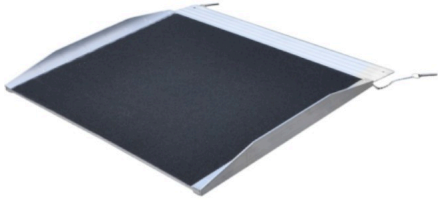

## Non-Folding ramp

- 91cm long aluminium ramp
- Carry handle
- Carrying capacity of 270kg
- Weight – only 8.5kg
- Take anywhere and install
- Anti-slip grip tape
- Fixation bolts and chain

Rating: Not Rated Yet

**Price**

[Ask a question about this product](#)

Description The non-slip lip reduces the chance of the ramp sliding when in use, A bolt and chain can even be used for extra security in more permanent locations. Carrying handle makes this ramp easy to transport to various locations