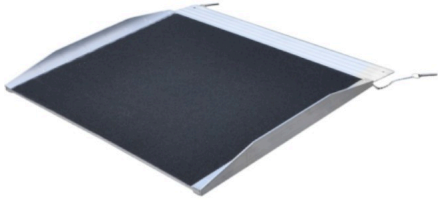

Non-Folding ramp

- 91cm long aluminium ramp
- Carry handle
- Carrying capacity of 270kg
- Weight – only 8.5kg
- Take anywhere and install
- Anti-slip grip tape
- Fixation bolts and chain

Rating: Not Rated Yet

Price

[Ask a question about this product](#)

Description The non-slip lip reduces the chance of the ramp sliding when in use, A bolt and chain can even be used for extra security in more permanent locations. Carrying handle makes this ramp easy to transport to various locations