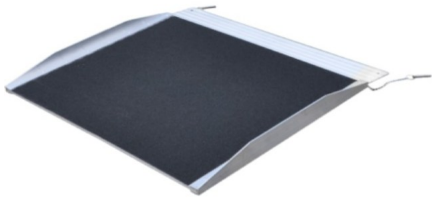

## Non-Folding ramp

- 91cm long aluminium ramp
- Carry handle
- Carrying capacity of 270kg
- Weight – only 8.5kg
- Take anywhere and install
- Anti-slip grip tape
- Fixation bolts and chain

Rating: Not Rated Yet

**Price**

[Ask a question about this product](#)

Description The non-slip lip reduces the chance of the ramp sliding when in use, A bolt and chain can even be used for extra security in more permanent locations. Carrying handle makes this ramp easy to transport to various locations