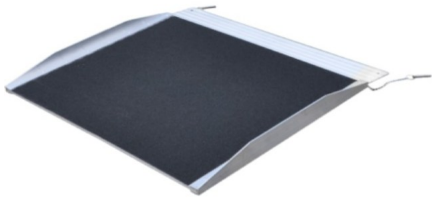

Non-Folding ramp

- 91cm long aluminium ramp
- Carry handle
- Carrying capacity of 270kg
- Weight – only 8.5kg
- Take anywhere and install
- Anti-slip grip tape
- Fixation bolts and chain

Rating: Not Rated Yet

Price

[Ask a question about this product](#)

Description The non-slip lip reduces the chance of the ramp sliding when in use, A bolt and chain can even be used for extra security in more permanent locations. Carrying handle makes this ramp easy to transport to various locations