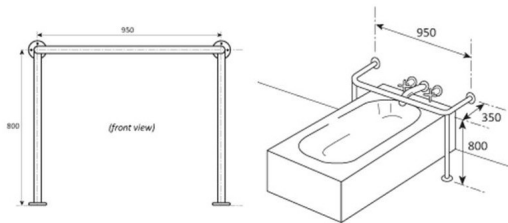

Bath Floor Top Rail

Bath Floor Top Rail – 950 x 800 x 350mm
Material – 304 High Quality Satin Polished Stainless Steel 32mm o/d
Flanges - 80mm o/d Drilled & Countersunk with Three Fixed Screws
Fasteners – Stainless Steel Fixing Screws with Plastic Wall Plugs Supplied