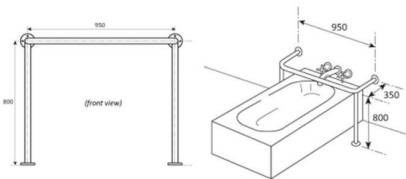

Bath Floor Top Rail 950 x 800 x 325

Rating: Not Rated Yet

Price

[Ask a question about this product](#)