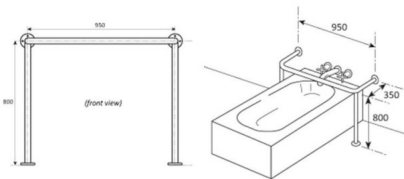

Bath Floor Top Rail 950 x 800 x 325

Rating: Not Rated Yet

Price

[Ask a question about this product](#)