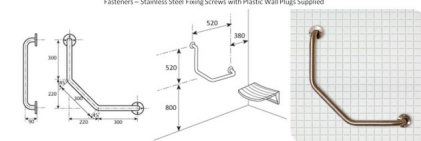

Dogleg rail with 2 flanges
300x300x300mm

Rating: Not Rated Yet
Price

[Ask a question about this product](#)