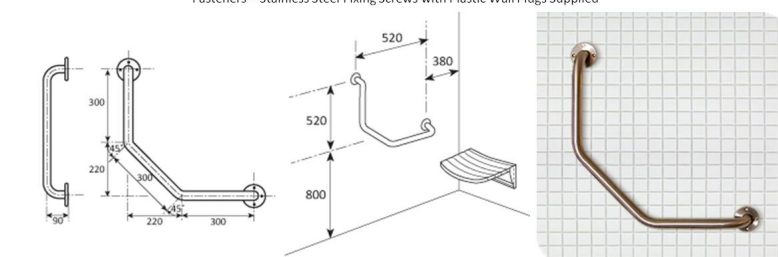

Dogleg rail with 2 flanges
300x300x300mm

Rating: Not Rated Yet
Price

[Ask a question about this product](#)