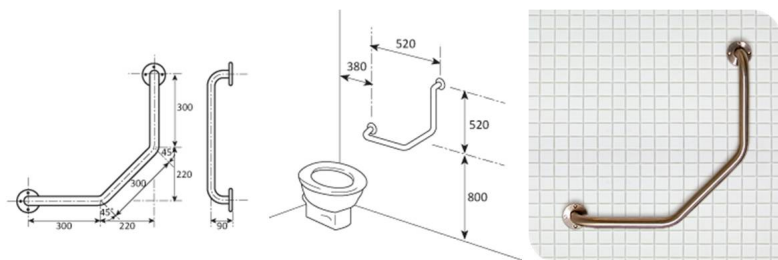

Dogleg rail with 2 flanges

Dogleg Rail with 2 Flanges 300 x 300 x 300 mm
Material – 304 High Quality Satin Polished Stainless Steel 32mm o/d
Flanges - 80mm o/d Drilled & Countersunk with Three Fixed Screws
Fasteners – Stainless Steel Fixing Screws with Plastic Wall Plugs Supplied