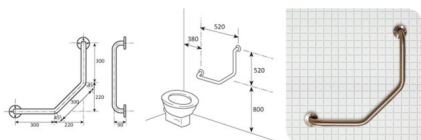

Dogleg rail with 2 flanges
300x300x300mm

Rating: Not Rated Yet
Price

[Ask a question about this product](#)