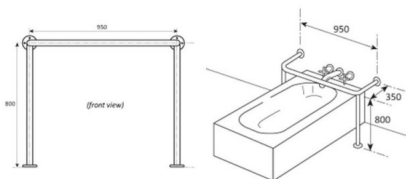

Bath Floor Top Rail 950 x 800 x 325

Rating: Not Rated Yet

Price

[Ask a question about this product](#)