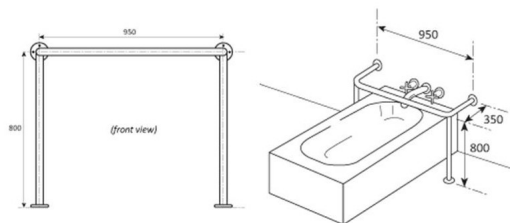

Bath Floor Top Rail

Bath Floor Top Rail – 950 x 800 x 350mm
Material – 304 High Quality Satin Polished Stainless Steel 32mm o/d
Flanges - 80mm o/d Drilled & Countersunk with Three Fixed Screws
Fasteners – Stainless Steel Fixing Screws with Plastic Wall Plugs Supplied