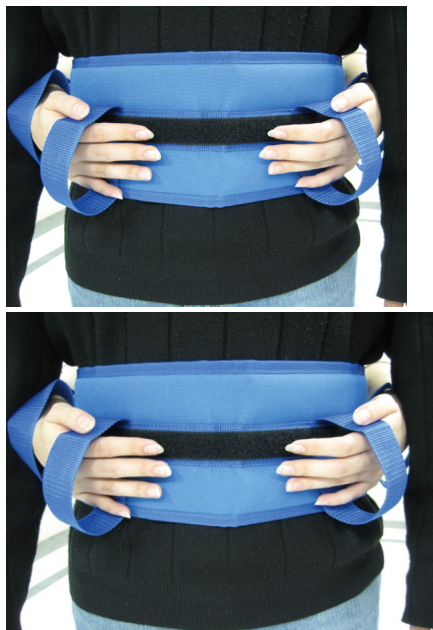

Transfer Belt

- Dimensions : 73cm x 14cm
- Strap Length : 73cm
- Max. User Weight : 95kgs

Rating: Not Rated Yet

Price

[Ask a question about this product](#)