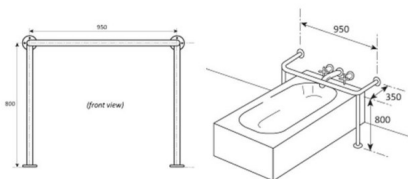

Bath Floor Top Rail 950 x 800 x 325

Rating: Not Rated Yet

Price

[Ask a question about this product](#)