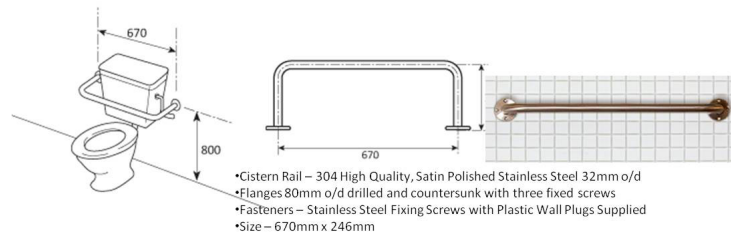

Cistern Rail

Cistern Rail 670 x 246

Rating: Not Rated Yet
Price

[Ask a question about this product](#)