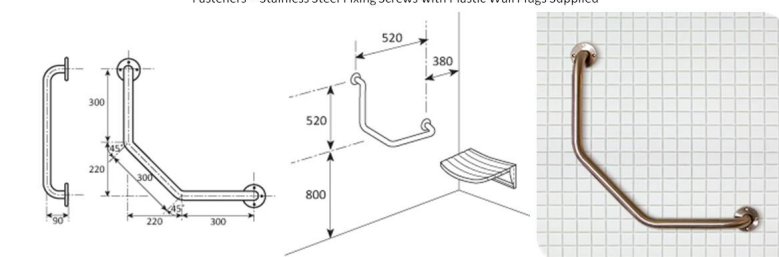

Dogleg rail with 2 flanges
300x300x300mm

Rating: Not Rated Yet
Price

[Ask a question about this product](#)