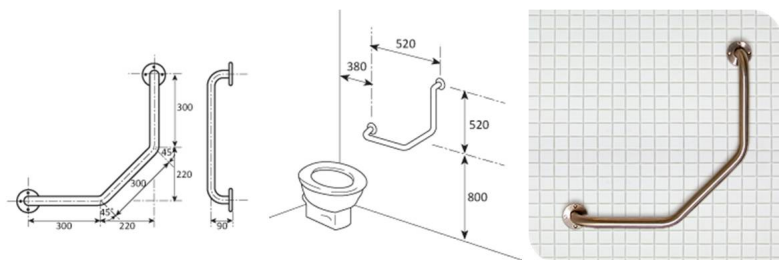

Dogleg rail with 2 flanges

Dogleg Rail with 2 Flanges 300 x 300 x 300 mm
Material – 304 High Quality Satin Polished Stainless Steel 32mm o/d
Flanges - 80mm o/d Drilled & Countersunk with Three Fixed Screws
Fasteners – Stainless Steel Fixing Screws with Plastic Wall Plugs Supplied