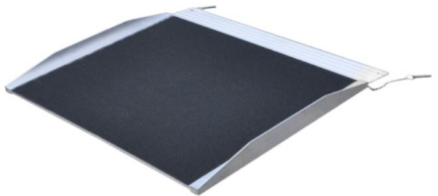

Non-Folding ramp

- 91cm long aluminium ramp
- Carry handle
- Carrying capacity of 270kg
- Weight – only 8.5kg
- Take anywhere and install
- Anti-slip grip tape
- Fixation bolts and chain

Rating: Not Rated Yet

Price

[Ask a question about this product](#)

Description The non-slip lip reduces the chance of the ramp sliding when in use, A bolt and chain can even be used for extra security in more permanent locations. Carrying handle makes this ramp easy to transport to various locations