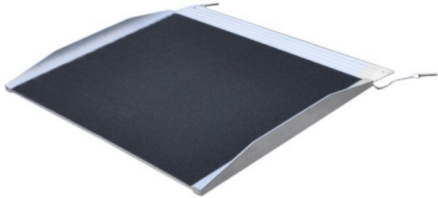

Non-Folding ramp

- 91cm long aluminium ramp
- Carry handle
- Carrying capacity of 270kg
- Weight – only 8.5kg
- Take anywhere and install
- Anti-slip grip tape
- Fixation bolts and chain

Rating: Not Rated Yet

Price

[Ask a question about this product](#)

Description The non-slip lip reduces the chance of the ramp sliding when in use, A bolt and chain can even be used for extra security in more permanent locations. Carrying handle makes this ramp easy to transport to various locations