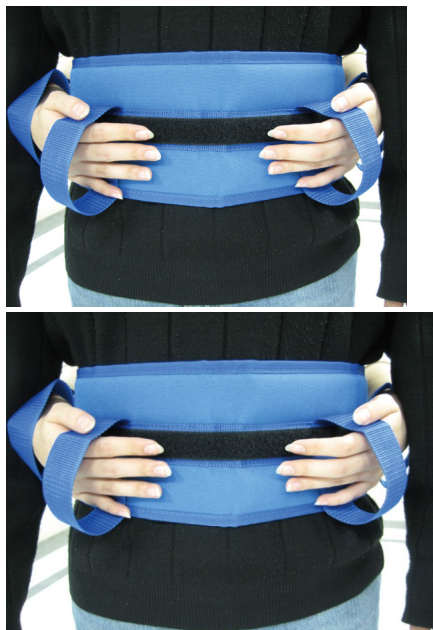

## Transfer Belt

- Dimensions : 73cm x 14cm
- Strap Length : 73cm
- Max. User Weight : 95kgs

Rating: Not Rated Yet

**Price**

[Ask a question about this product](#)